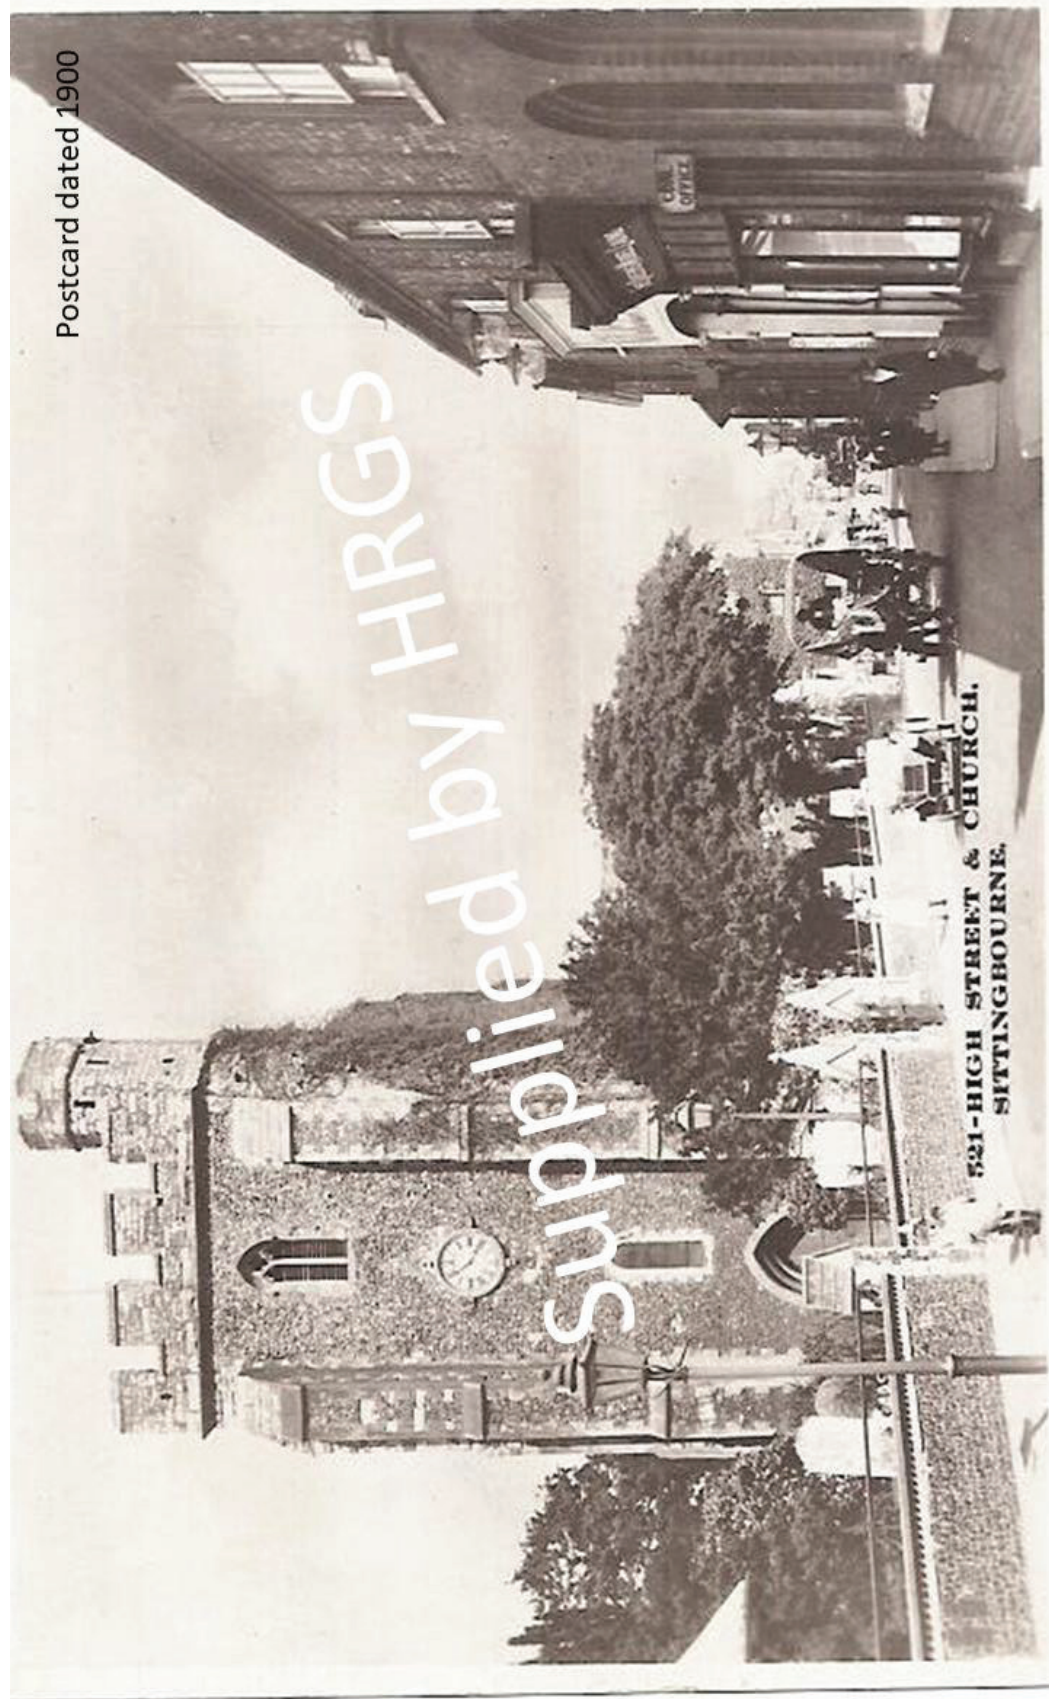

Postcard dated 1900

Supplied by HRGS

521-HIGH STREET & CHURCH.
SITTINGBOURNE.